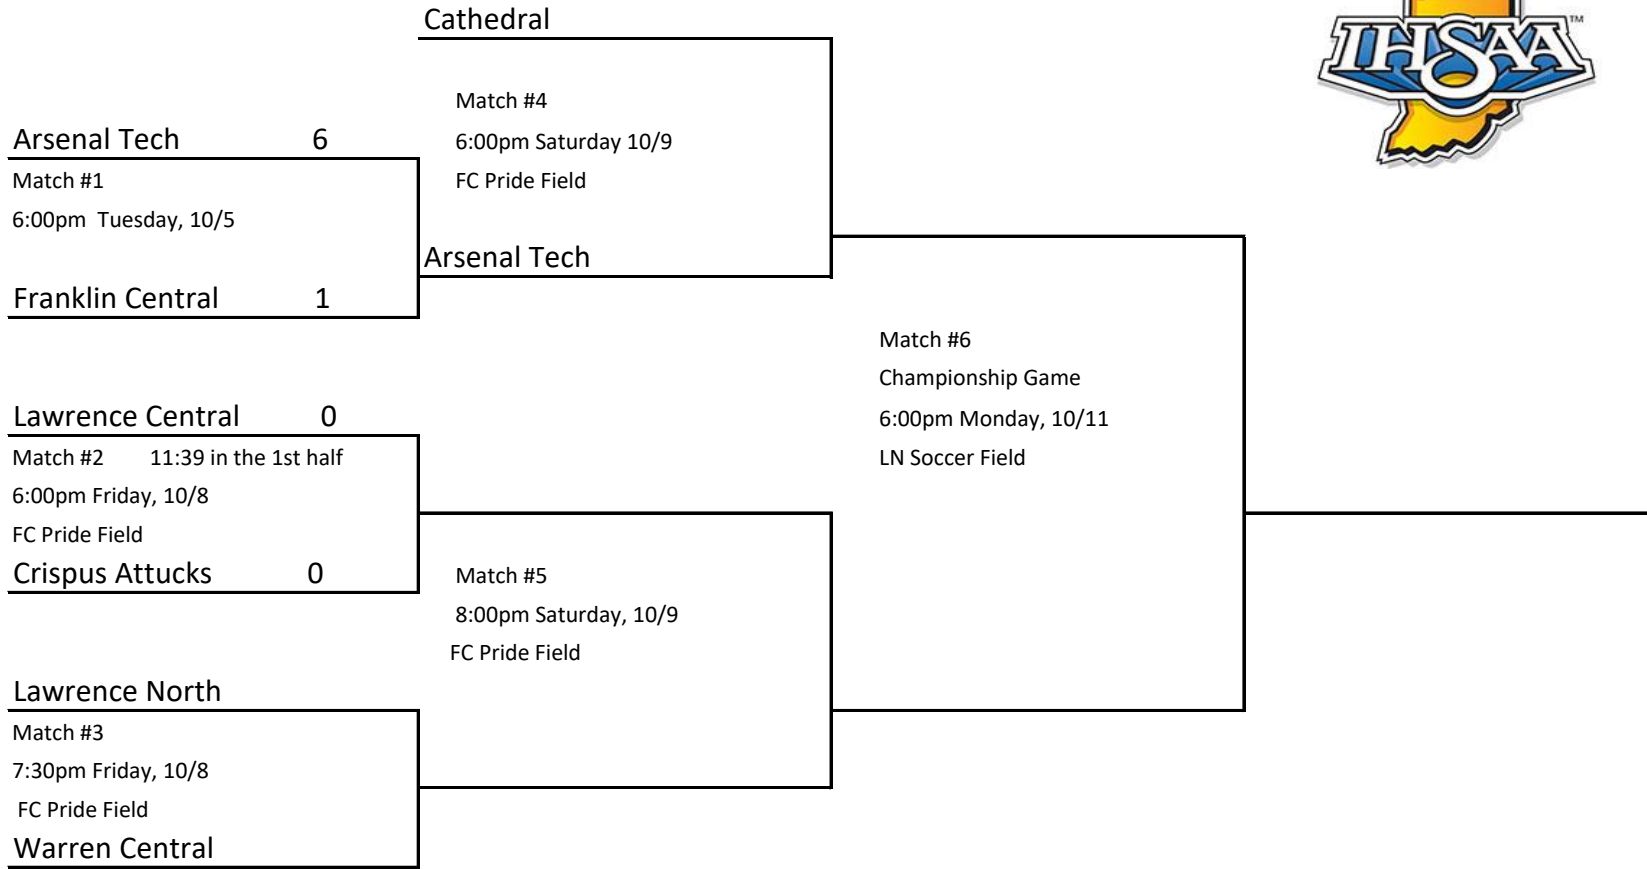

# IHSAA Boys Soccer Sectional Tournament Bracket - Sectional 11 at Lawrence North

**Bottom team is the designated home team**